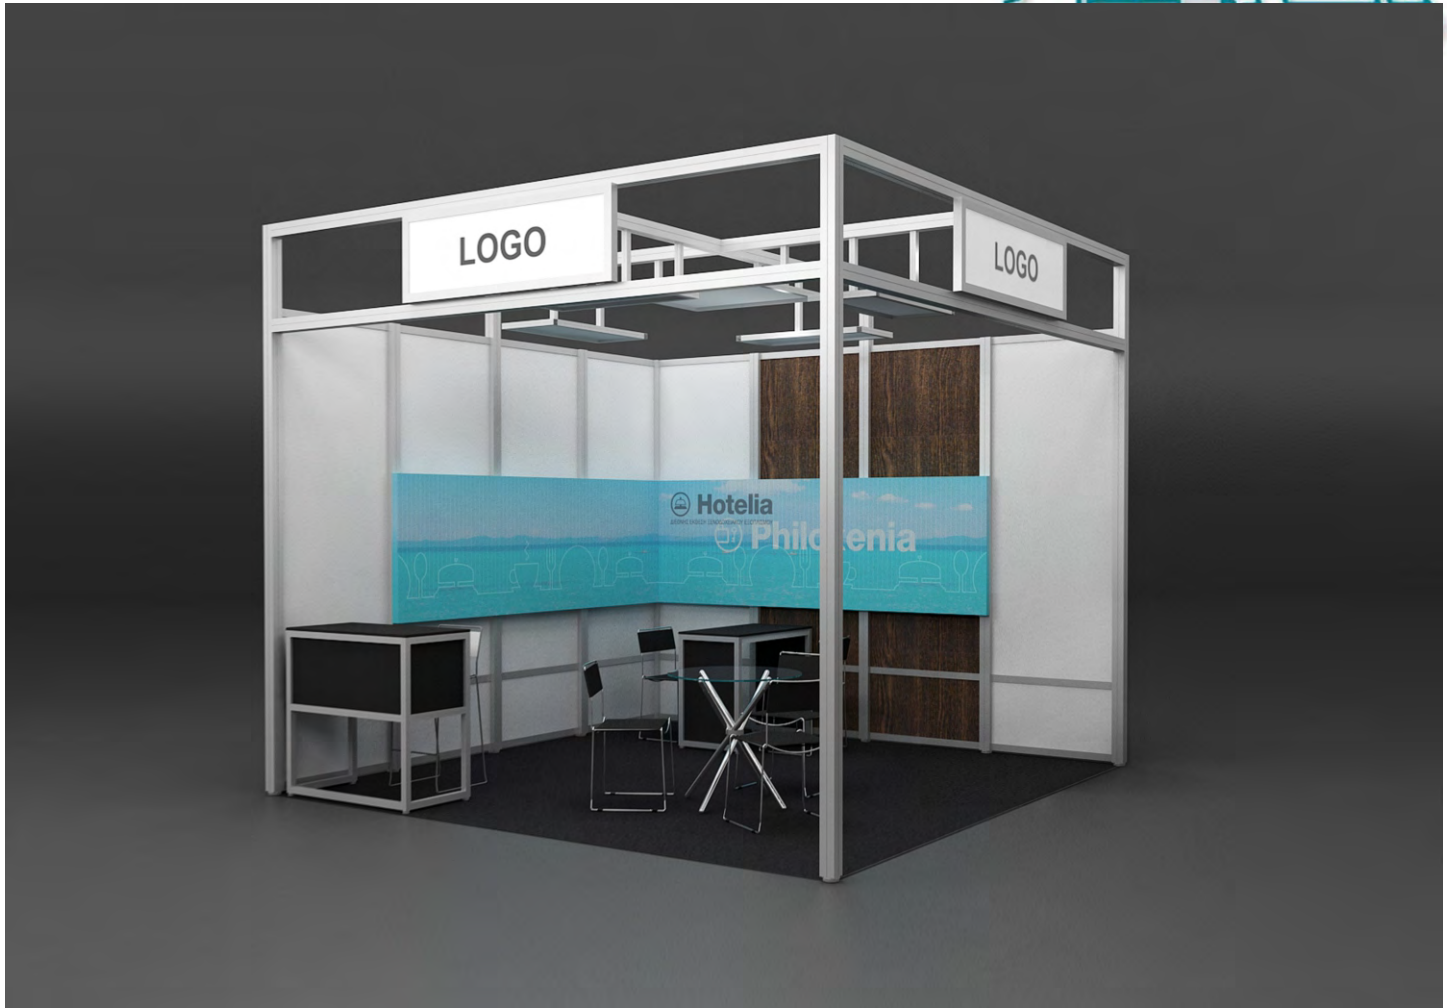

MOKETA ALMA ELEA VEL

OCTANORM MAXIMA

(: 3.50m)

PANELS

PANELS WENG E

1.00 x 1.00m. & 1.00 x 0.50m.
PANEL

/ LOGO 1.50 x 0.50m.

GRAPHICS

12 - 24 .μ.

μμ 25 - 47 .μ.

FLOOR	ALMA ELEA BLACK COLOR CARPET
STRUCTURE	A LUMINIUM SYSTEM OCTANORM MAXIMA WITH WHITE & WENG E COLOR PANELS (: 3.50m)
C EILING	A LUMINIUM FRAMES 1.00 x 1.00m. & 1.00 x 0.50m. IN DIFFERENT HEIG HTS WITH WHITE PANELS
SIG NING	ILLUMINA TED SIG N 1.50 x 0.50m. WITH EXHIBIT O R'S NAME ON EACH O PEN SIDE
G RAPHICS	DIG ITAL PRINT ON STRECH ED CANVAS 4.00 x 1.00m., 1pc. & 3.00 x 1.00m., 2 pcs
* EQUIPMENT	INFO DESK BLACK, 1pc. BLACK STOOL, 1pc. G LASS TA BLE, 1pc. BLACK CHAIR, 5pcs BLACK B2B DESK, 1pc.
ELECTRICAL	SOCKET 500W, 1pc. per 16.00m ² LED HEADLIG HTS 100W., 1pc. per 8.00m ²

* The above equipment concerns entries from 12 - 24m²

* The above equipment is doubled in participations from 25 - 47m²

MOKETA ALMA ELEA VEL

OCTANORM MAXIMA

(: 3.50m)

PANELS

PANELS WENG E

1.00 x 1.00m. & 1.00 x 0.50m.
PANEL

/ LOGO 1.50 x 0.50m.

GRAPHICS

3.00 x 1.00m., 2 μ .

*

INFODESK

, 1 μ .

, 1 μ .

, 1 μ .