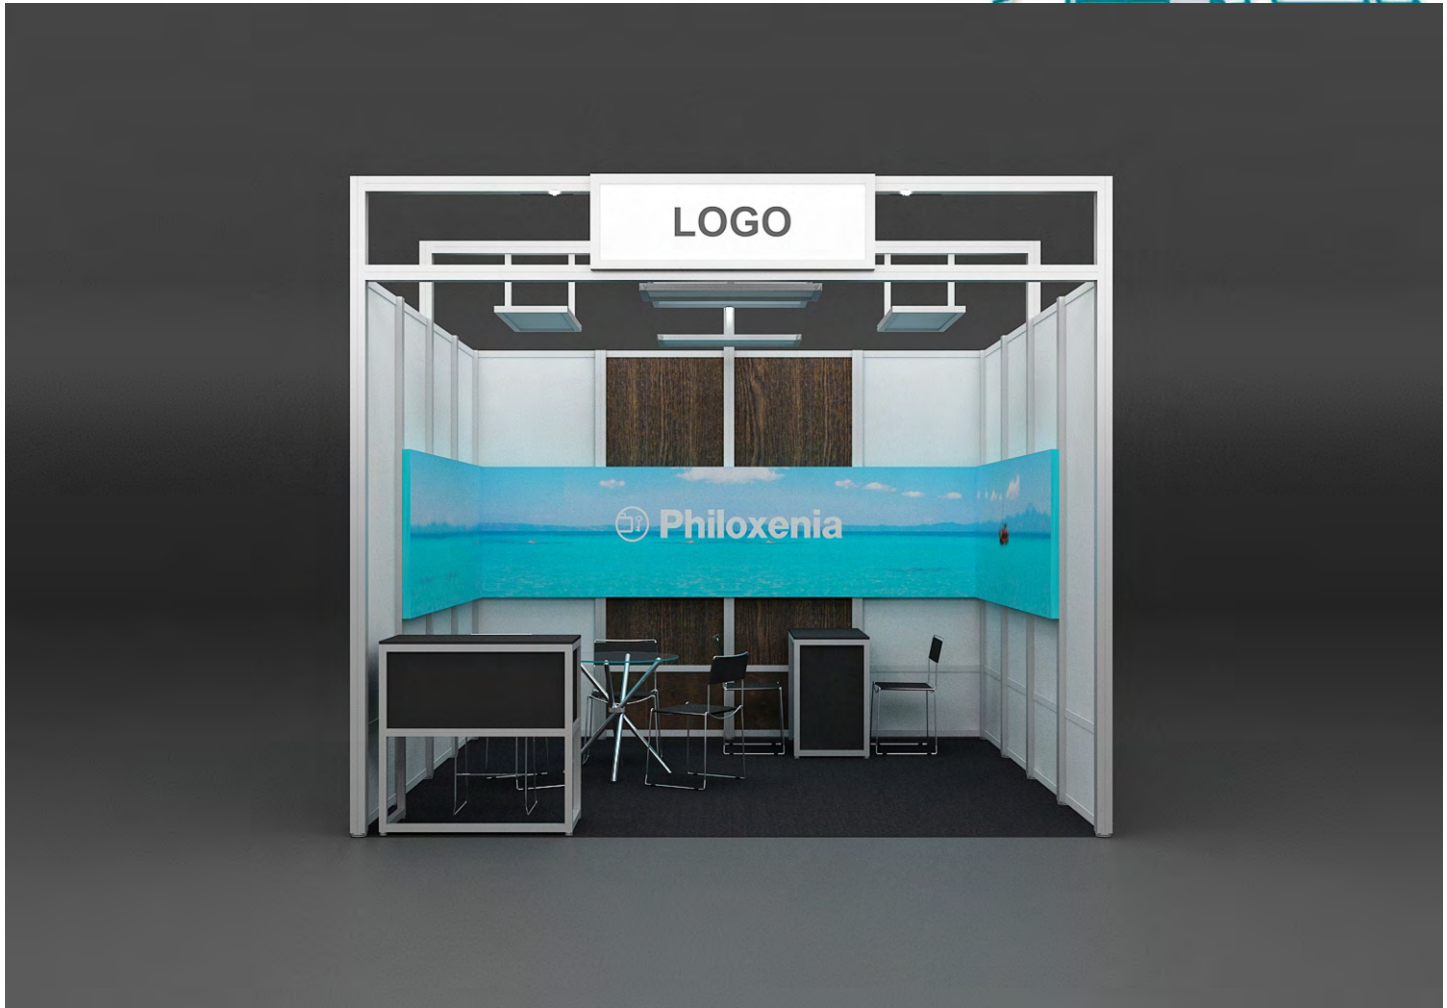

MOKETA ALMA ELEA VEL

OCTANORM MAXIMA

(: 3.50m)

PANELS

PANELS WENG E

1.00 x 1.00m. & 1.00 x 0.50m.
PANEL

/ LOGO 1.50 x 0.50m.

GRAPHICS

12 - 24 .μ.

μμ 25 - 47 .μ.

FLOOR	ALMA ELEA BLACK COLOR CARPET
STRUCTURE	A LUMINIUM SYSTEM OCTANORM MAXIMA WITH WHITE & WENG E COLOR PANELS (: 3.50m)
C EILING	A LUMINIUM FRAMES 1.00 x 1.00m. & 1.00 x 0.50m. IN DIFFERENT HEIG HTS WITH WHITE PANELS
SIG NING	ILLUMINA TED SIG N 1.50 x 0.50m. WITH EXHIBIT O R'S NAME ON EACH O PEN SIDE
G RAPHICS	DIG ITAL PRINT ON STRECH ED CANVAS 4.00 x 1.00m., 1pc. & 3.00 x 1.00m., 2 pcs
* EQUIPMENT	INFO DESK BLACK, 1pc. BLACK STOOL, 1pc. G LASS TA BLE, 1pc. BLACK CHAIR, 5pcs BLACK B2B DESK, 1pc.
ELECTRICAL	SOCKET 500W, 1pc. per 16.00m ² LED HEADLIG HTS 100W., 1pc. per 8.00m ²

* The above equipment concerns entries from 12 - 24m²

* The above equipment is doubled in participations from 25 - 47m²

MOKETA ALMA ELEA VEL

OCTANORM MAXIMA

(: 3.50m)

PANELS

PANELS WENG E

1.00 x 1.00m. & 1.00 x 0.50m.
PANEL

/ LOGO 1.50 x 0.50m.

GRAPHICS

3.00 x 1.00m., 2 μ .

*

INFODESK

, 1 μ .

, 1 μ .

, 1 μ .