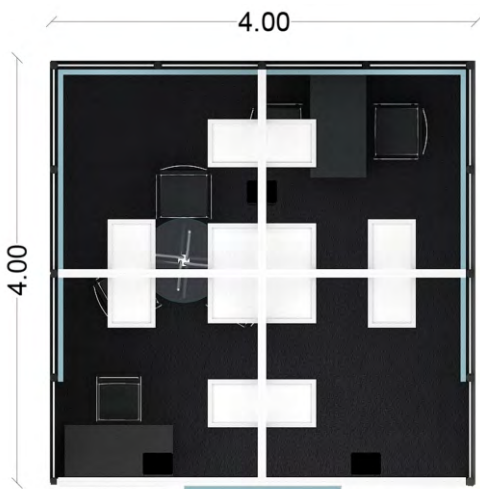

MOKETA ALMA ELEA VEL

OCTANORM MAXIMA

(: 3.50m)

PANELS

PANELS WENG E

1.00 x 1.00m. & 1.00 x 0.50m.
PANEL

/ LOGO 1.50 x 0.50m.

GRAPHICS

4.00 x 1.00m., 1 μ . & 3.00 x 1.00m., 2 μ .

*

INFODESK

, 1 μ .
, 1 μ .
, 1 μ .
, 5 μ .
2 , 1 μ .

/ 500W 2 , 1 μ . 16.00m²
LED 100W, 1 μ . 8.00m²

*

μ

μμ

12 - 24 .μ.

μμ 25 - 47 .μ.

FLOOR	ALMA ELEA BLACK COLOR CARPET
STRUCTURE	A LUMINIUM SYSTEM OCTANORM MAXIMA WITH WHITE & WENG E COLOR PANELS (: 3.50m)
C EILING	A LUMINIUM FRAMES 1.00 x 1.00m. & 1.00 x 0.50m. IN DIFFERENT HEIG HTS WITH WHITE PANELS
SIG NING	ILLUMINA TED SIG N 1.50 x 0.50m. WITH EXHIBIT O R'S NAME ON EACH O PEN SIDE
G RAPHICS	DIG ITAL PRINT ON STRECH ED CANVAS 4.00 x 1.00m., 1pc. & 3.00 x 1.00m., 2 pcs
* EQUIPMENT	INFO DESK BLACK, 1pc. BLACK STOOL, 1pc. G LASS TA BLE, 1pc. BLACK CHAIR, 5pcs BLACK B2B DESK, 1pc.
ELECTRICAL	SOCKET 500W, 1pc. per 16.00m ² LED HEADLIG HTS 100W., 1pc. per 8.00m ²

/ LOGO 1.50 x 0.50m.

GRAPHICS

3.00 x 1.00m., 2 μ .

*

INFODESK

, 1 μ .

, 1 μ .

, 1 μ .