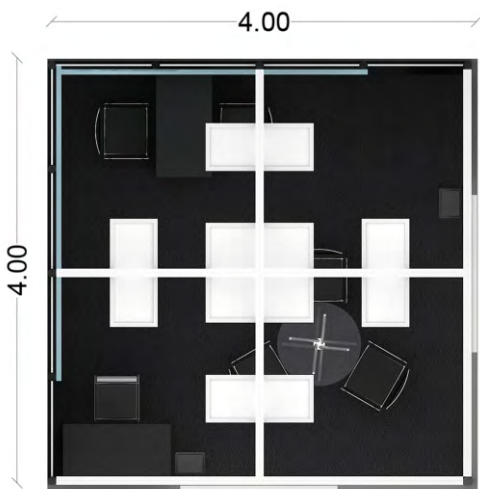

/ LOGO 1.50 x 0.50m.

GRAPHICS

3.00 x 1.00m., 2 μ .

*

INFODESK

, 1 μ .

, 1 μ .

, 1 μ .

μμ

12 - 24 .μ.
μμ

25 - 47 .μ.

FLOOR	ALMA ELEA BLACK COLOR CARPET
STRUCTURE	A LUMINIUM SYSTEM OCTANORM MAXIMA WITH WHITE & WENG E COLOR PANELS (: 3.50m)
CEILING	A LUMINIUM FRAMES 1.00 x 1.00m. & 1.00 x 0.50m. IN DIFFERENT HEIG HTS WITH WHITE PANELS
SIGNING	ILLUMINA TED SIG N 1.50 x 0.50m. WITH EXHIBIT O R'S NAME ON EACH O PEN SIDE
GRAPHICS	DIG ITAL PRINT ON STRECH ED CANVAS 3.00 x 1.00m., 2pcs
* EQUIPMENT	INFO DESK BLACK, 1pc. BLACK STOOL, 1pc. G LASS TA BLE, 1pc. BLACK CHAIR, 5pcs BLACK B2B DESK, 1pc.
ELECTRICAL	SO CK ET 500W, 1pc. per 16.00m ² LED HEADLIG HTS 100W., 1pc. per 8.00m ²