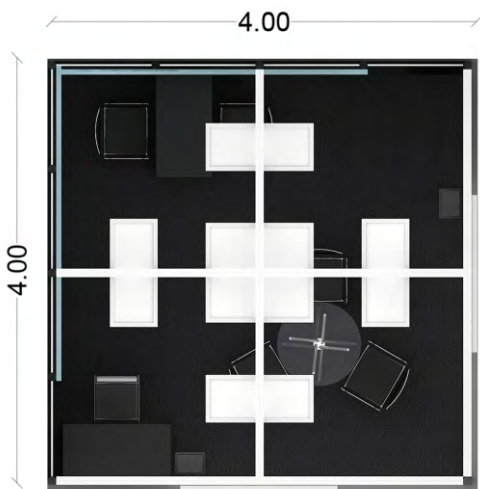

4.00 x 1.00m., 1 μ . & 3.00 x 1.00m., 2 μ .

*

INFODESK

, 1 μ .
, 1 μ .
, 1 μ .
, 5 μ .
2 , 1 μ .

/ 500W 2 , 1 μ . 16.00m²
LED 100W, 1 μ . 8.00m²

*

μ

μμ

12 - 24 .μ.

μμ 25 - 47 .μ.

FLOOR	ALMA ELEA BLACK COLOR CARPET
STRUCTURE	A LUMINIUM SYSTEM OCTANORM MAXIMA WITH WHITE & WENG E COLOR PANELS (: 3.50m)
C EILING	A LUMINIUM FRAMES 1.00 x 1.00m. & 1.00 x 0.50m. IN DIFFERENT HEIG HTS WITH WHITE PANELS
SIG NING	ILLUMINA TED SIG N 1.50 x 0.50m. WITH EXHIBIT O R'S NAME ON EACH O PEN SIDE
G RAPHICS	DIG ITAL PRINT ON STRECH ED CANVAS 4.00 x 1.00m., 1pc. & 3.00 x 1.00m., 2 pcs
* EQUIPMENT	INFO DESK BLACK, 1pc. BLACK STOOL, 1pc. G LASS TA BLE, 1pc. BLACK CHAIR, 5pcs BLACK B2B DESK, 1pc.
ELECTRICAL	SOCKET 500W, 1pc. per 16.00m ² LED HEADLIG HTS 100W., 1pc. per 8.00m ²

* The above equipment concerns entries from 12 - 24m²

* The above equipment is doubled in participations from 25 - 47m²

MOKETA ALMA ELEA VEL

OCTANORM MAXIMA

(: 3.50m)

PANELS

PANELS WENG E

1.00 x 1.00m. & 1.00 x 0.50m.
PANEL

/ LOGO 1.50 x 0.50m.

GRAPHICS

3.00 x 1.00m., 2 μ .

*

INFODESK

, 1 μ .

, 1 μ .

, 1 μ .